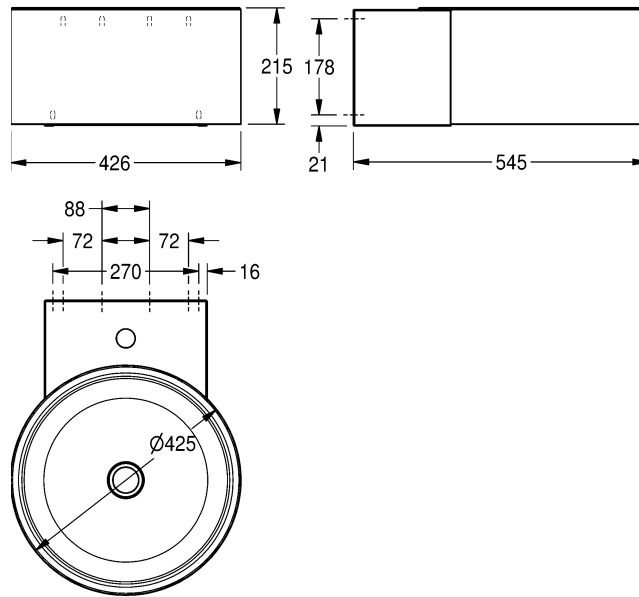

BRC390SF

7612210023668

426 × 215 × 545

BRP390

BRC390SF

BRP390
BRC390SF

www.franke.com
www.franke.at

Montage